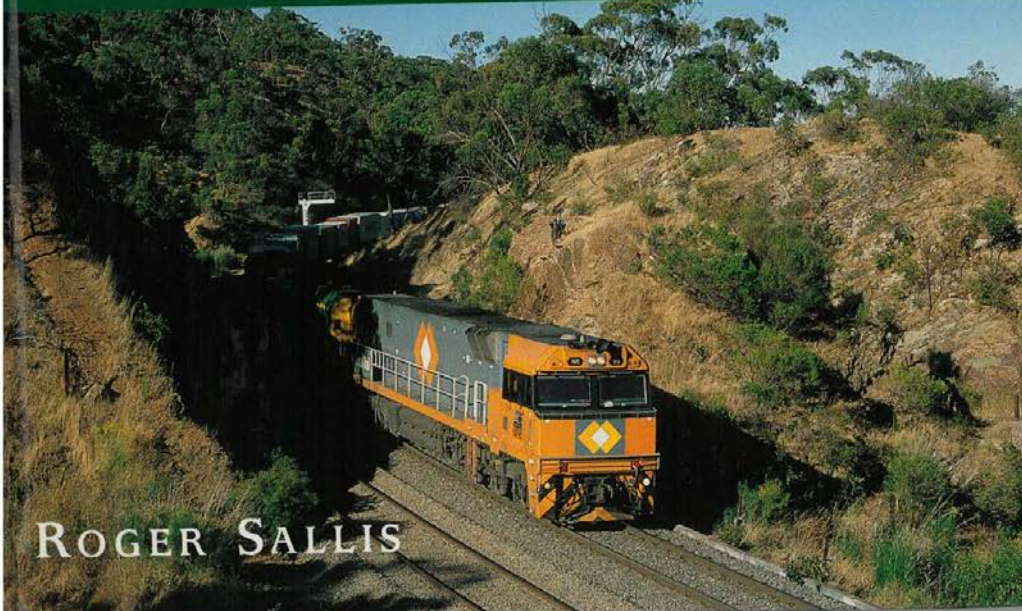

ROGER SALLIS