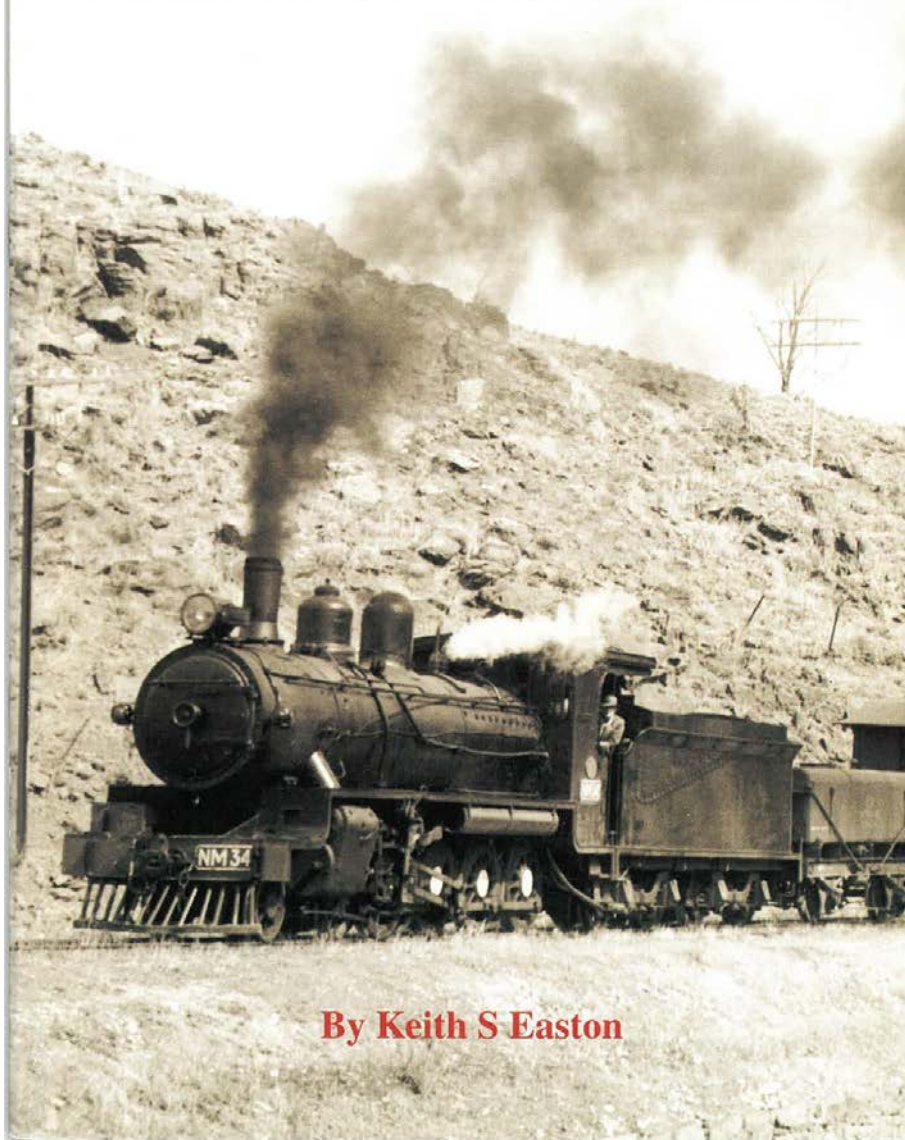

Lot 6

NARROW GAUGE JOURNAL No. 8

THE GHAN AND THE MEN THAT WORKED THE LINE

By Keith S Easton