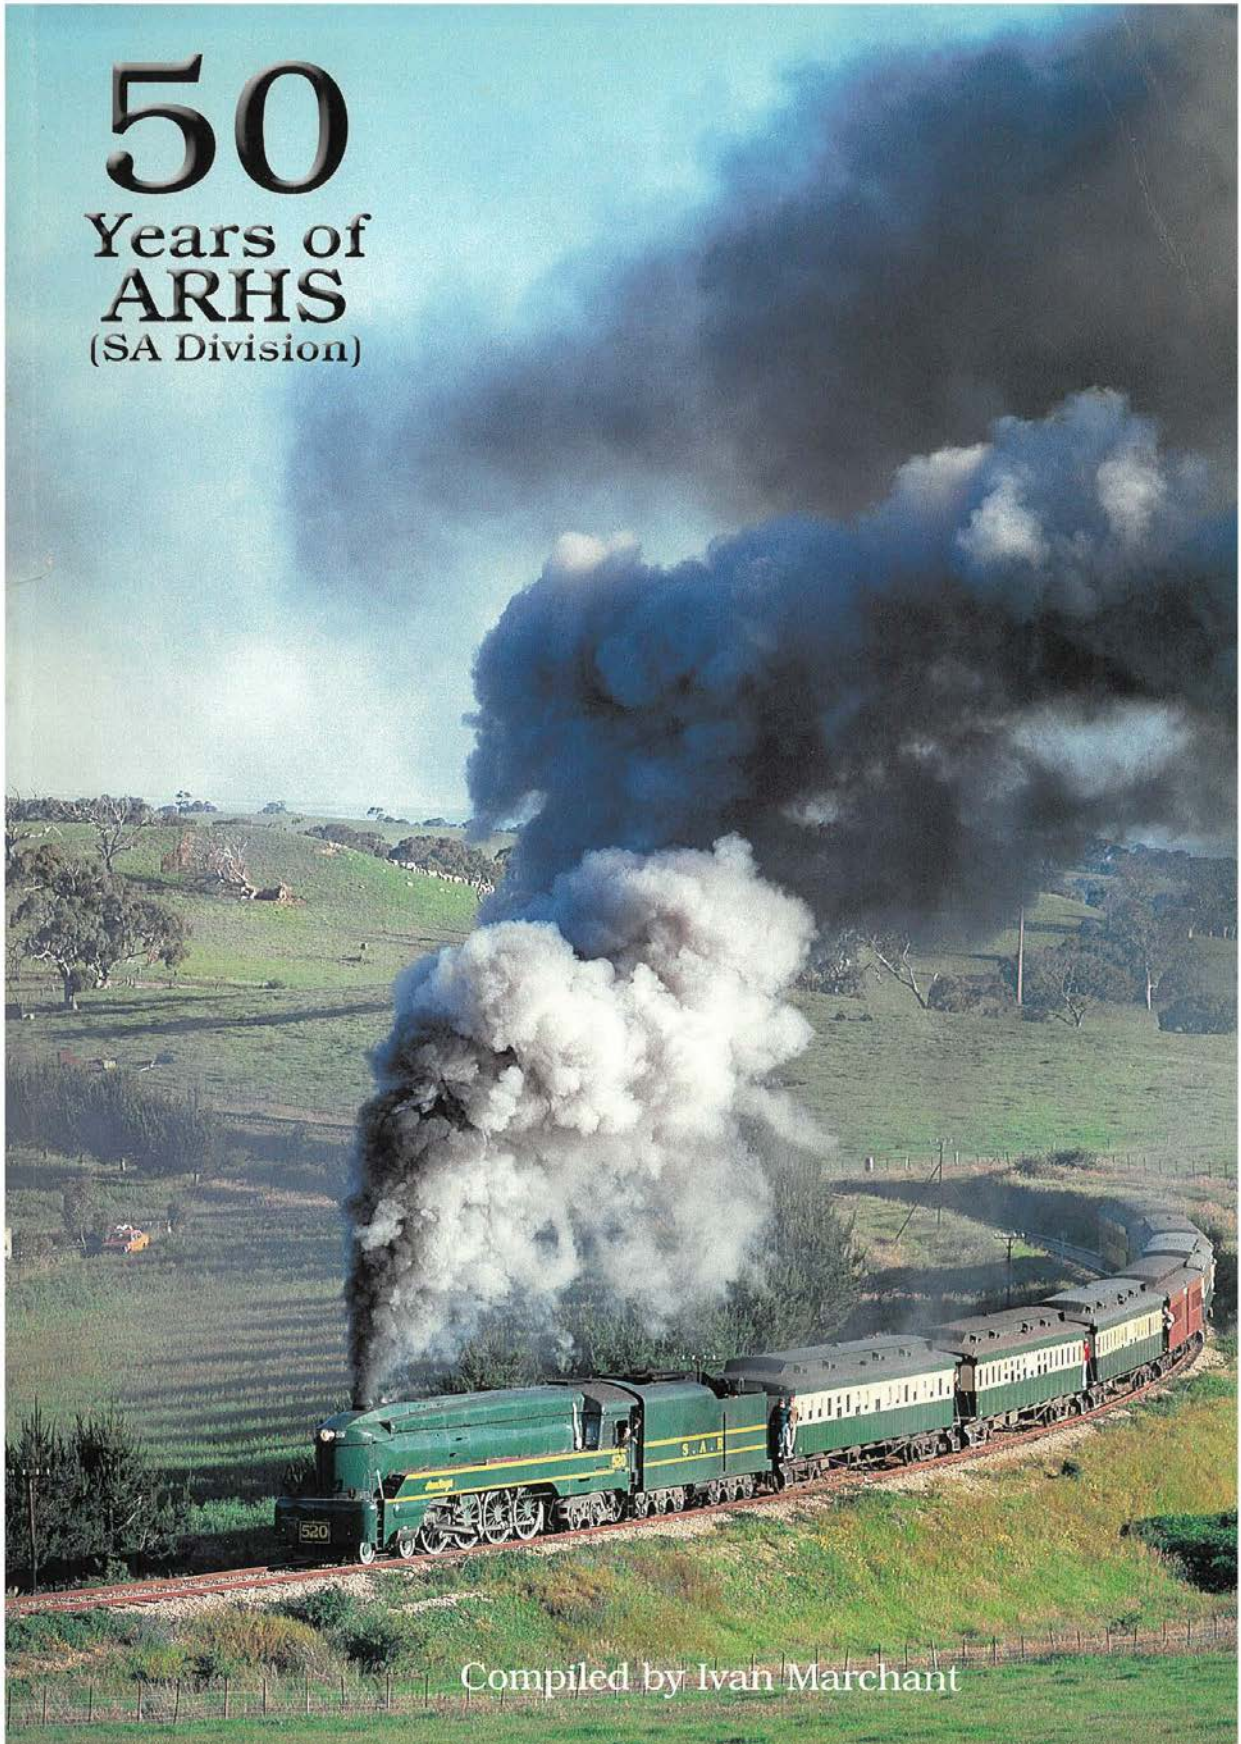

Lot 7

50

Years of
ARHS
(SA Division)

Compiled by Ivan Marchant