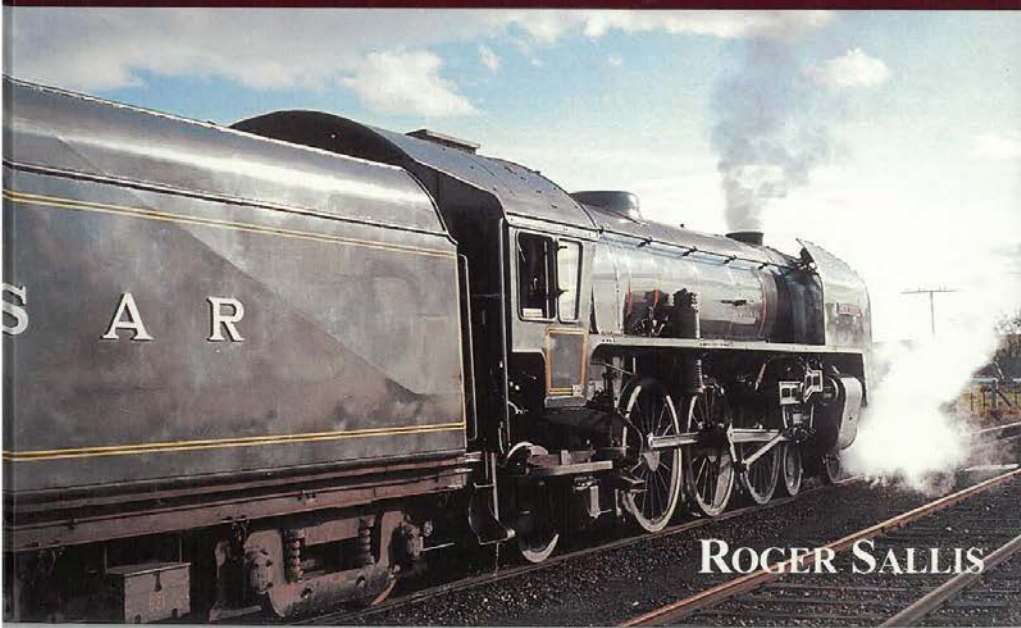

ROGER SALLIS