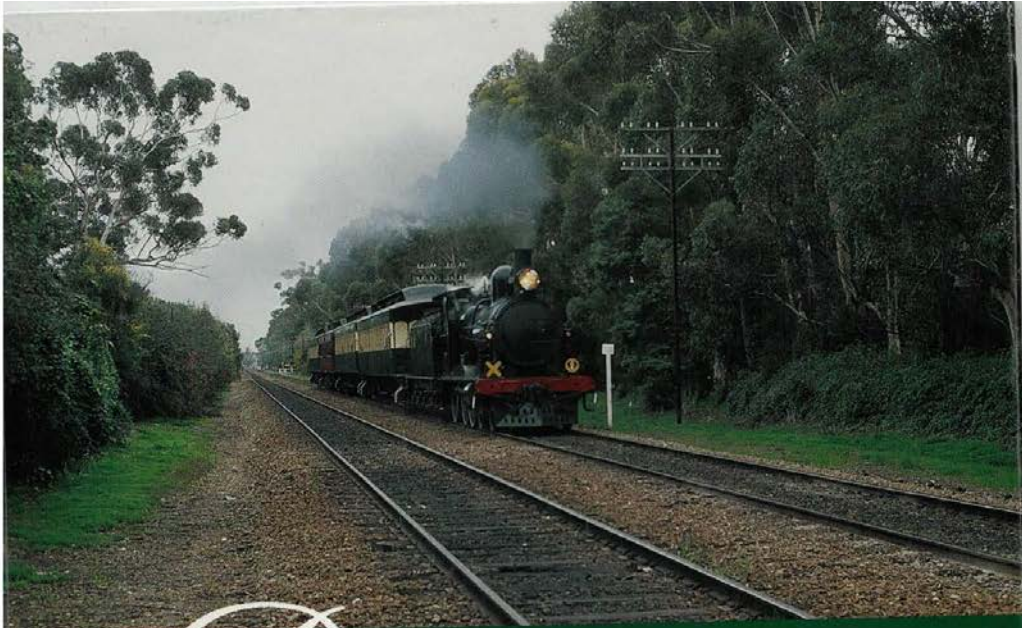

Lot 12

*R*ailways in the
Adelaide Hills