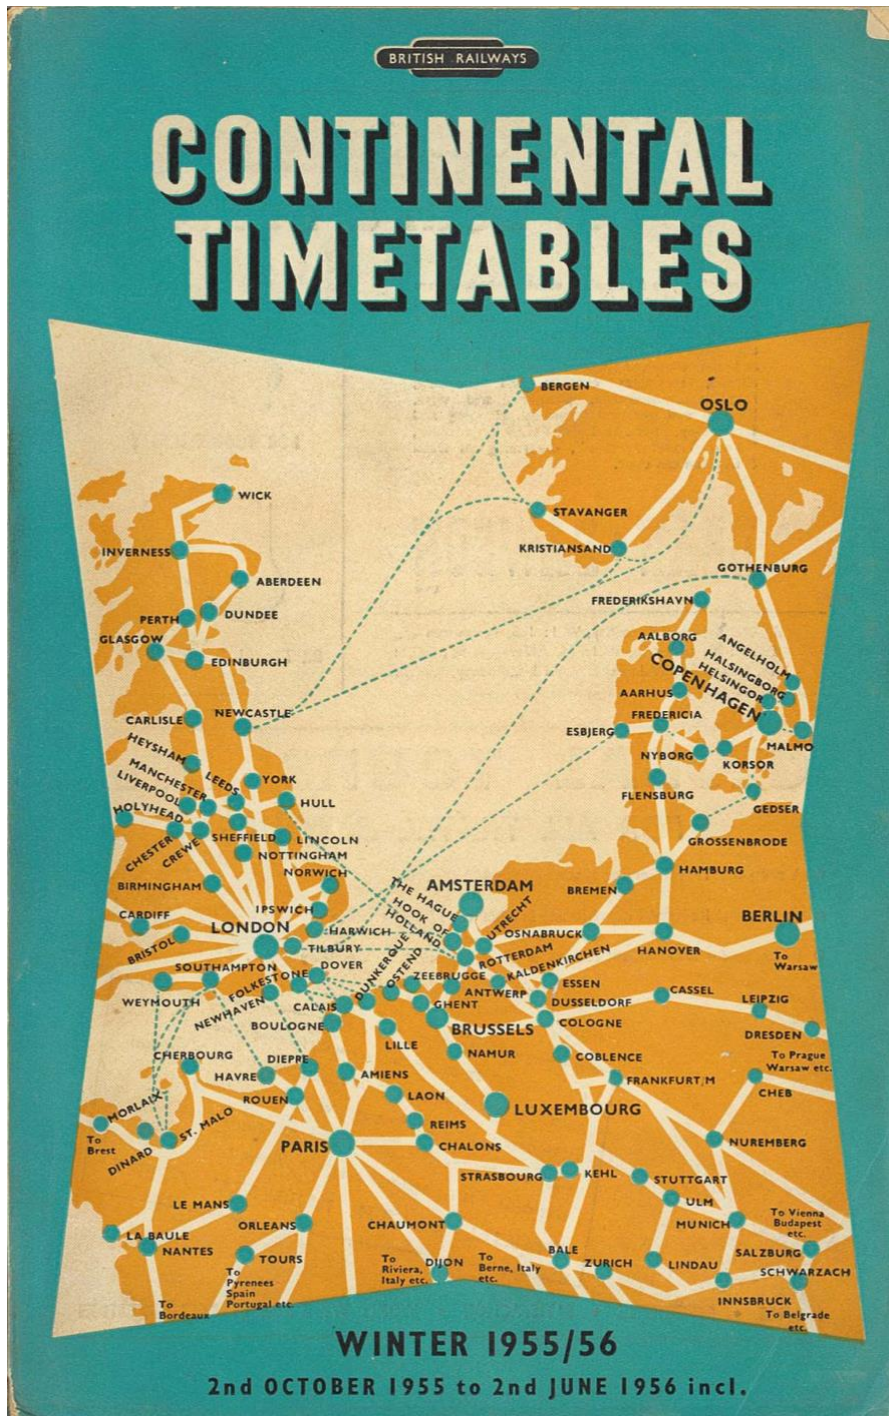

Lot 1

Lot 3

Lot 4

Lot 5

Bus Eireann

Expressway & Local Bus Timetable

2006 - 2007

VALID TO 12 MAY 2007

Lot 6

Great Britain-Continent of Europe and Principal European Services
3 June to 29 September 1984
£1

Lot 8

Lot 16

Lot 19

Lot 23

Lot 25

Lot 28

LIFE IS GREAT!

Manufactured in South Africa and Rhodesia

Lot 38

TIME TABLES

3rd DECEMBER 1973

Lot 40

Lot 41

Lot 43

**Lackawanna
Railroad** 

THE ROUTE OF
Phoebe Snow

TIME TABLES

OCTOBER 30, 1955

Form 10