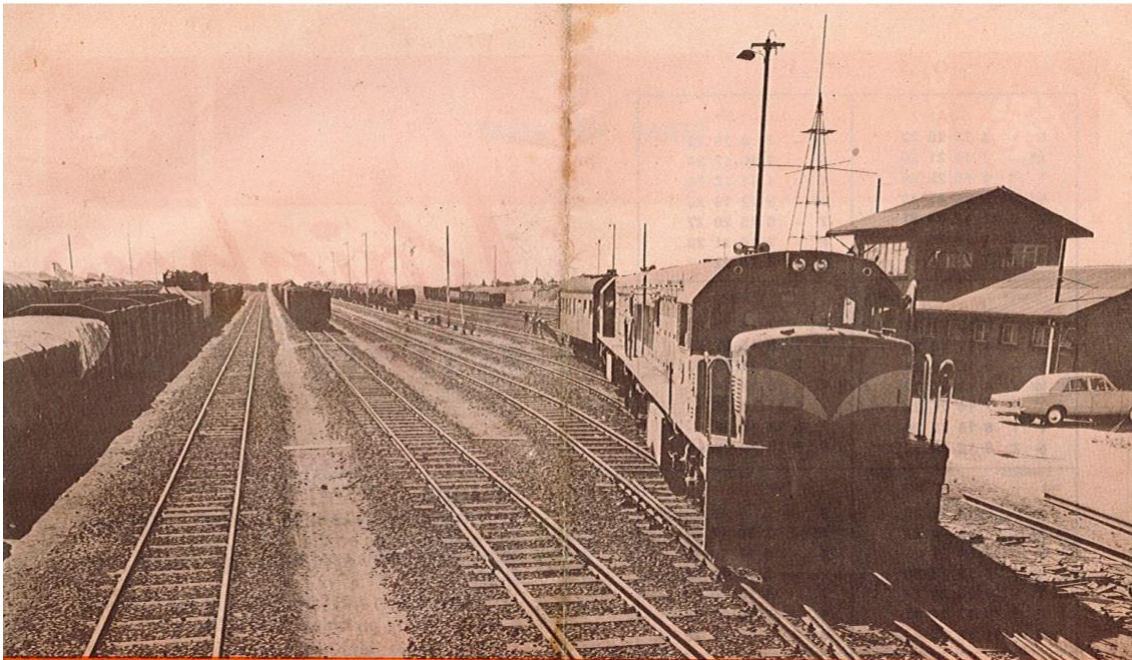

Lot 38

TIME TABLES

3rd DECEMBER 1973